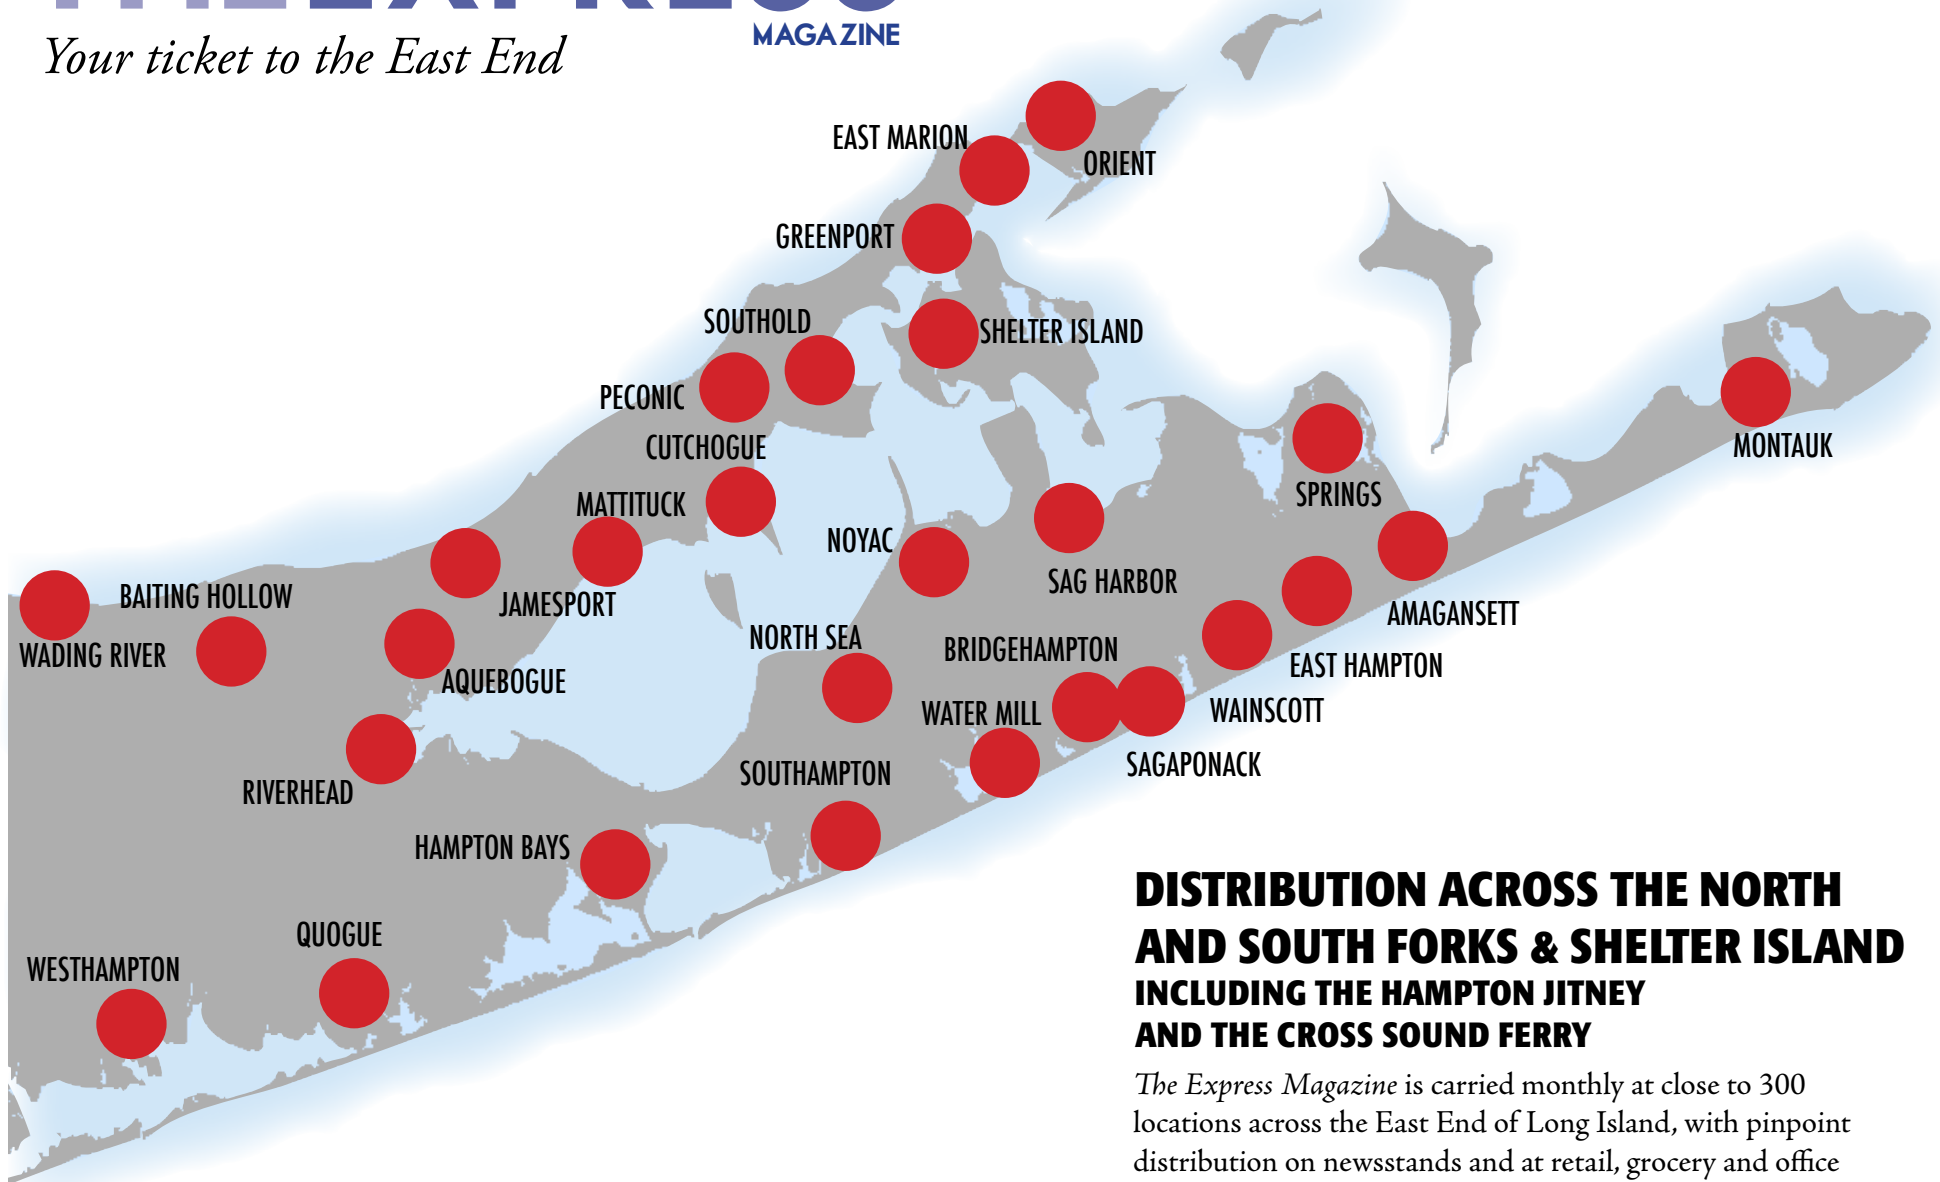

THE EXPRESS

MAGAZINE

Your ticket to the East End

DISTRIBUTION ACROSS THE NORTH AND SOUTH FORKS & SHELTER ISLAND INCLUDING THE HAMPTON JITNEY AND THE CROSS SOUND FERRY

The Express Magazine is carried monthly at close to 300 locations across the East End of Long Island, with pinpoint distribution on newsstands and at retail, grocery and office outlets across the North and South Forks and Shelter Island. The content is 100 percent local with material drawn from Riverhead to Orient, Westhampton to Montauk.

EAST MARION / ORIENT

FORK & ANCHOR
 LAVENDAR BY THE BAY FARM
 HELLENIC SNACK BAR
 ISLANDS END GOLF & COUNTRY CLUB
 CANDY MAN
 ORIENT BY THE SEA
 CROSS SOUND FERRY

GREENPORT

DROSSOS MOTEL
 SILVER SANDS HOTEL
 BLUE DUCK BAKERY
 FRISKY OYSTER
 THE MARKET
 GREENPORT DELI
 PRESTON'S
 SWEET INDULGENCES
 WINES AND BRANCHES
 CLAUDIO WINES
 FIRST & SOUTH
 IGA SUPERMARKET
 ALDO'S

BLUE DUCK BAKERY
 THE HYATT PLACE
 MICHAEL'S WINES
 MARTHA CLARA VINEYARD
 RED BARN COTTAGE
 PALMER VINEYARDS
 ROANOKE VINEYARD

BAITING HOLLOW / WADING RIVER

LOBSTER ROLL RESTAURANT
 GINGER BREAD UNIVERSITY
 THE COOPERAGE INN
 BLACKWELLS RESTAURANT AT GREAT ROCK

SHELTER ISLAND

RAM'S HEAD INN & RESTAURANT
 THE DORY RESTAURANT
 SHELTER ISL. HTS. PHARMACY
 STARS COFFEE
 IGA